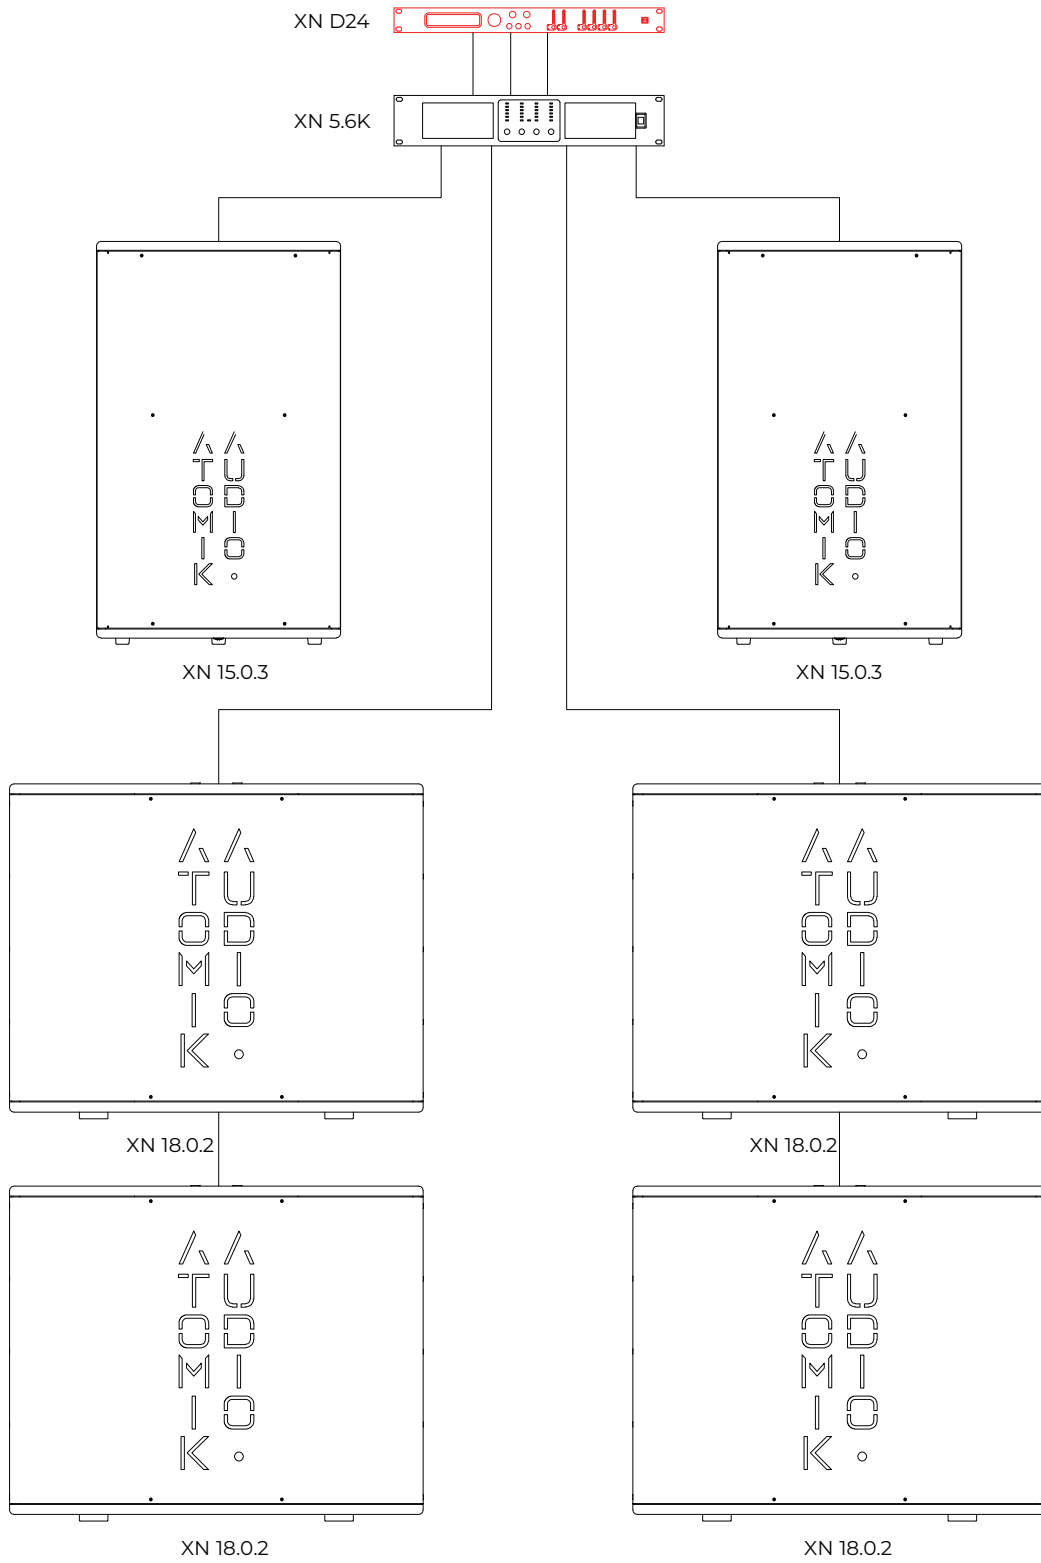

XN 15.0.3 CONFIGURATION 2