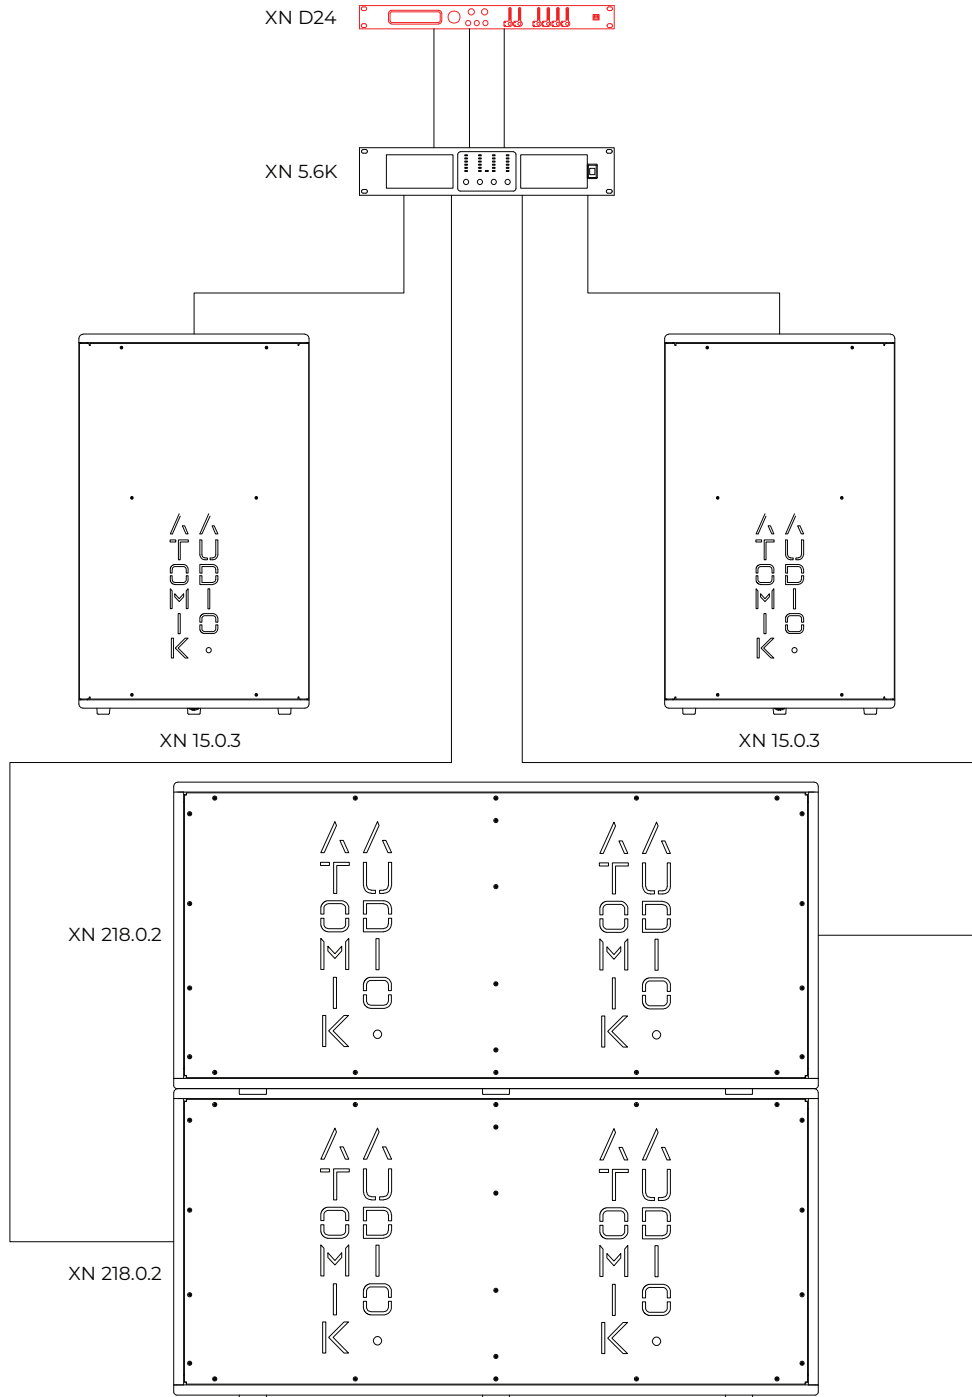

XN 15.0.3 CONFIGURATION 4