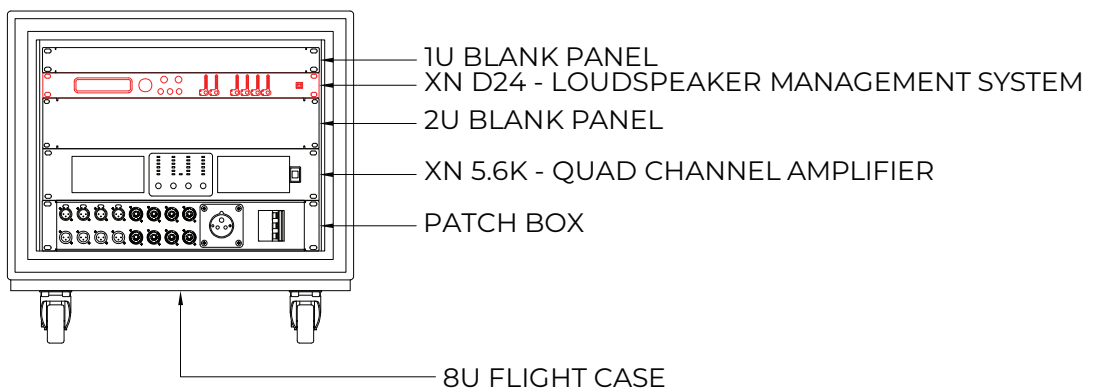

XN 15.0.3 CONFIGURATION 2

EQUIPMENT LIST

1. XN D24 - LOUDSPEAKER MANAGEMENT SYSTEM - 1 NO
2. XN 5.6K - QUAD CHANNEL AMPLIFIER - 1 NO
3. XN 15.0.3 - 15" MIDTOP LOUDSPEAKER - 2 NOS
4. XN 18.0.2 - 18" SUB LOUDSPEAKER - 4 NOS
5. PATCH BOX - 1 NO

APPLICATIONS

1. BARS & LOUNGES
2. NIGHTCLUBS & DISCOTHEQUES
3. HOUSES OF WORSHIP
4. AUDITORIUMS
5. SOUND SYSTEM RENTALS

COVERAGE / AUDIENCE

1. DANCE : 50 TO 200 PAX
2. SPEECH : 50 TO 200 PAX