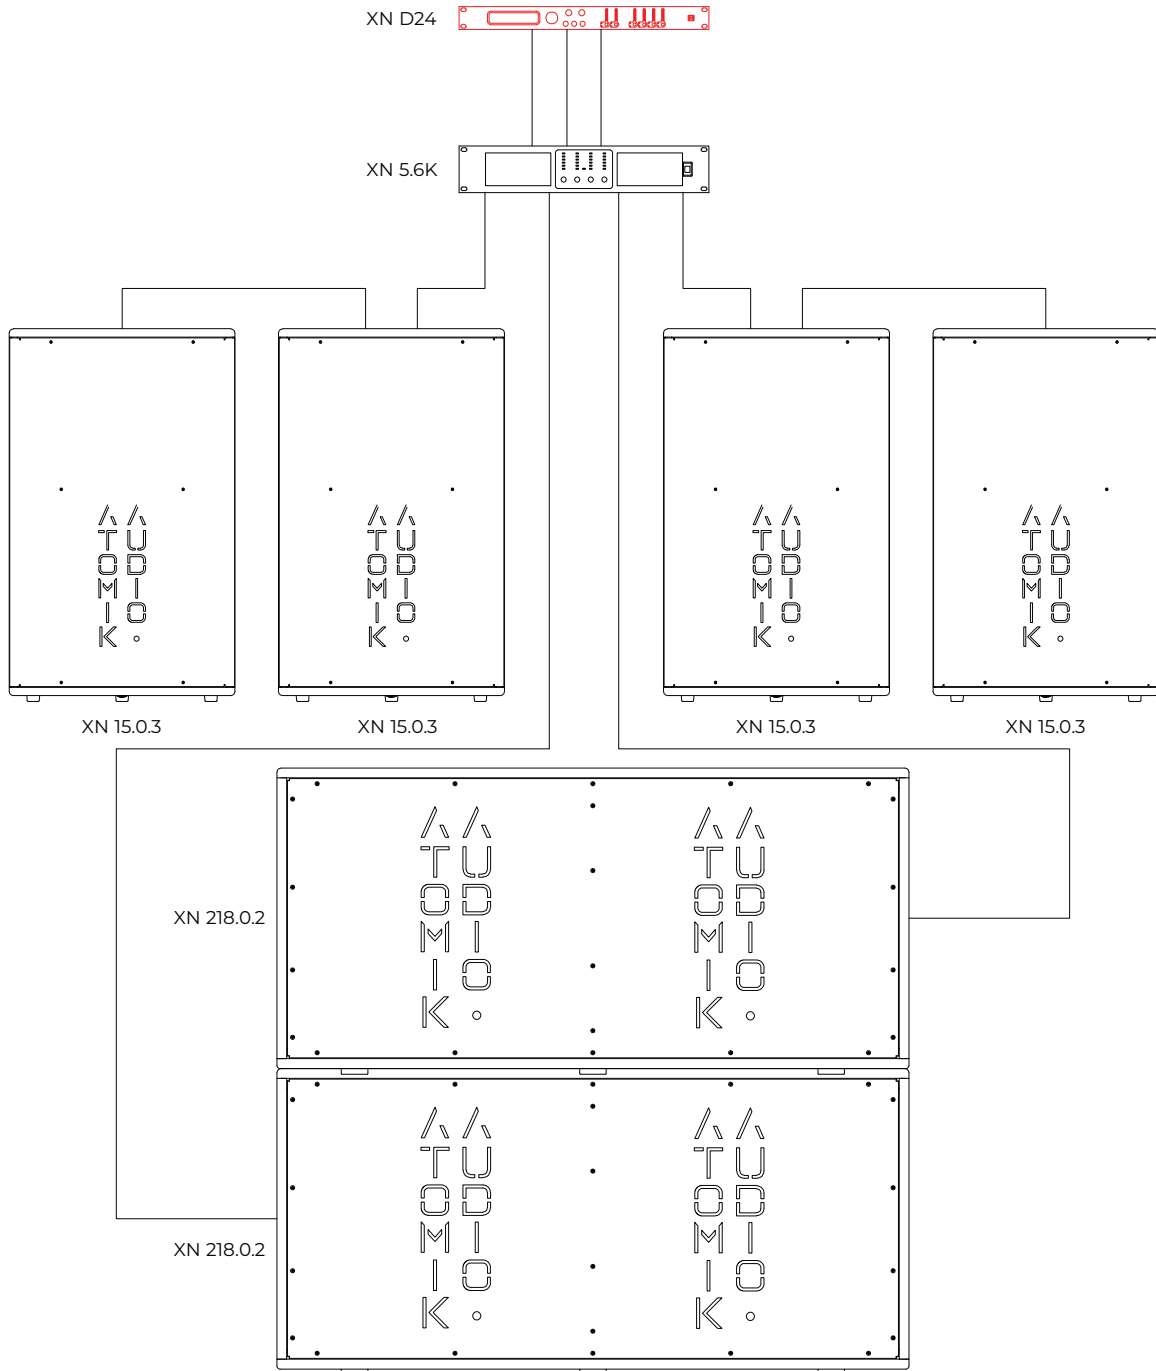

XN 15.0.3 CONFIGURATION 5