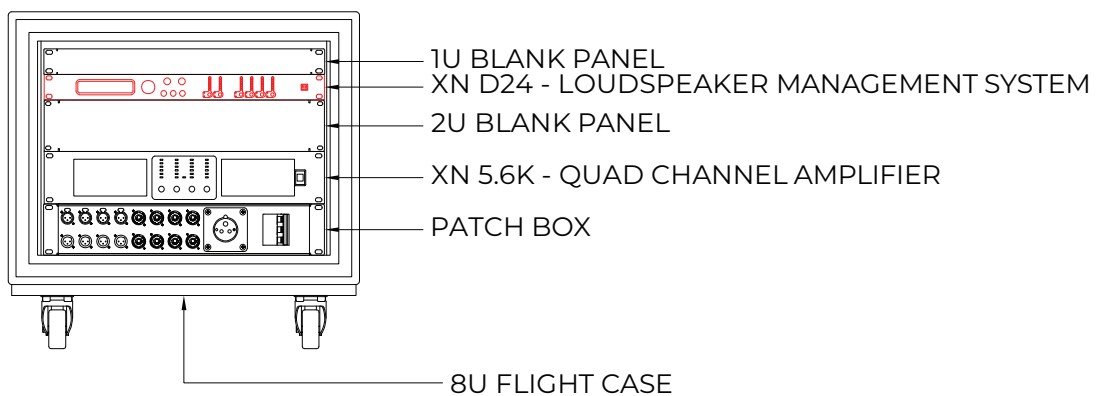

XN 15.0.3 CONFIGURATION 5

EQUIPMENT LIST

1. XN D24 - LOUDSPEAKER MANAGEMENT SYSTEM - 1 NO
2. XN 5.6K - QUAD CHANNEL AMPLIFIER - 1 NO
3. XN 15.0.3 - 15" MIDTOP LOUDSPEAKER - 4 NOS
4. XN 218.0.2 - 18" SUB LOUDSPEAKER - 2 NOS
5. PATCH BOX - 1 NO

APPLICATIONS

1. BARS & LOUNGES
2. NIGHTCLUBS & DISCOTHEQUES
3. HOUSES OF WORSHIP
4. AUDITORIUMS
5. SOUND SYSTEM RENTALS

COVERAGE / AUDIENCE

1. DANCE : 100 TO 300 PAX
2. SPEECH : 200 TO 400 PAX