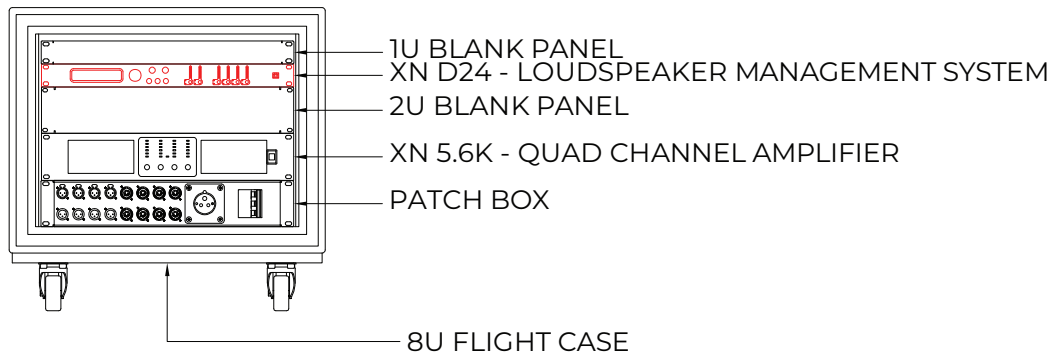

XN 15.0.3 CONFIGURATION 4

EQUIPMENT LIST

1. XN D24 - LOUDSPEAKER MANAGEMENT SYSTEM - 1 NO
2. XN 5.6K - QUAD CHANNEL AMPLIFIER - 1 NO
3. XN 15.0.3 - 15" MIDTOP LOUDSPEAKER - 2 NOS
4. XN 218.0.2 - 18" SUB LOUDSPEAKER - 2 NOS
5. PATCH BOX - 1 NO

APPLICATIONS

1. BARS & LOUNGES
2. NIGHTCLUBS & DISCOTHEQUES
3. HOUSES OF WORSHIP
4. AUDITORIUMS
5. SOUND SYSTEM RENTALS

COVERAGE / AUDIENCE

1. DANCE : 50 TO 100 PAX
2. SPEECH : 50 TO 200 PAX