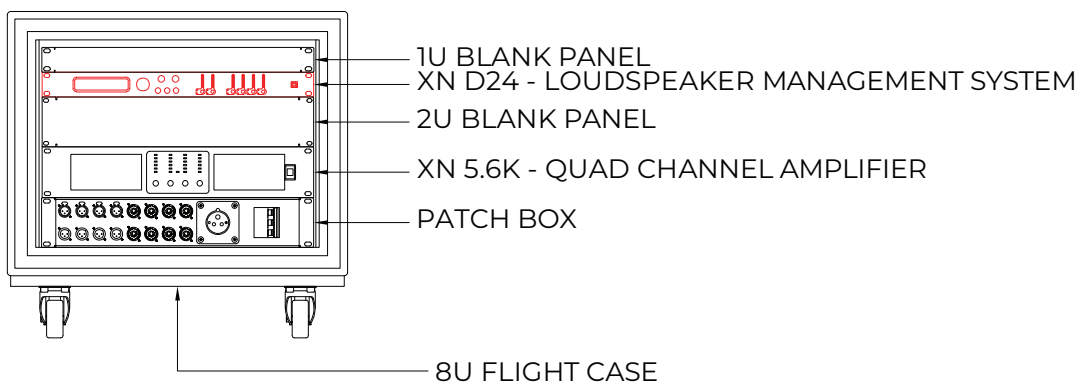

XN 15.0.3 CONFIGURATION 1

EQUIPMENT LIST

1. XN D24 - LOUDSPEAKER MANAGEMENT SYSTEM - 1 NO
2. XN 5.6K - QUAD CHANNEL AMPLIFIER - 1 NO
3. XN 15.0.3 - 15" MIDTOP LOUDSPEAKER - 2 NOS
4. XN 18.0.2 - 18" SUB LOUDSPEAKER - 2 NOS
5. PATCH BOX - 1 NO

APPLICATIONS

1. BARS & LOUNGES
2. NIGHTCLUBS & DISCOTHEQUES
3. HOUSES OF WORSHIP
4. AUDITORIUMS
5. SOUND SYSTEM RENTALS

COVERAGE / AUDIENCE

1. DANCE : 50 TO 100 PAX
2. SPEECH : 50 TO 200 PAX