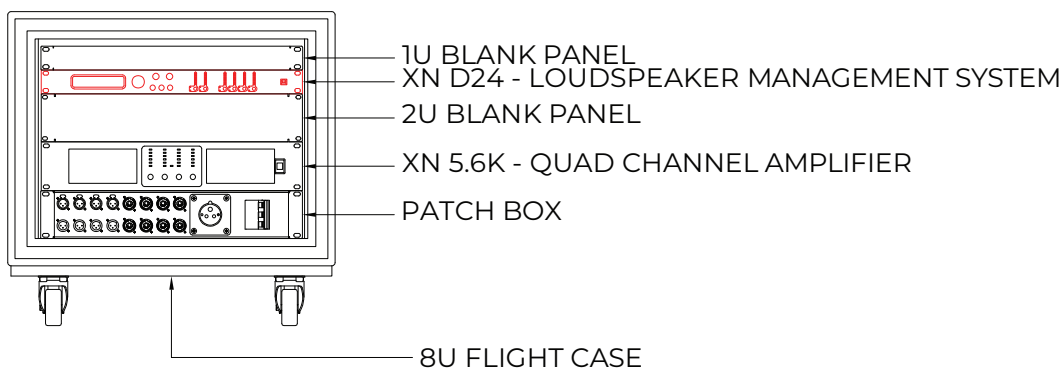

XN 15.0.3 CONFIGURATION 3

EQUIPMENT LIST

1. XN D24 - LOUDSPEAKER MANAGEMENT SYSTEM - 1 NO
2. XN 5.6K - QUAD CHANNEL AMPLIFIER - 1 NO
3. XN 15.0.3 - 15" MIDTOP LOUDSPEAKER - 2 NOS
4. XN 218.0.2 - 18" SUB LOUDSPEAKER - 1 NOS
5. PATCH BOX - 1 NO

APPLICATIONS

1. BARS & LOUNGES
2. NIGHTCLUBS & DISCOTHEQUES
3. HOUSES OF WORSHIP
4. AUDITORIUMS
5. SOUND SYSTEM RENTALS

COVERAGE / AUDIENCE

1. DANCE : 50 TO 100 PAX
2. SPEECH : 50 TO 200 PAX