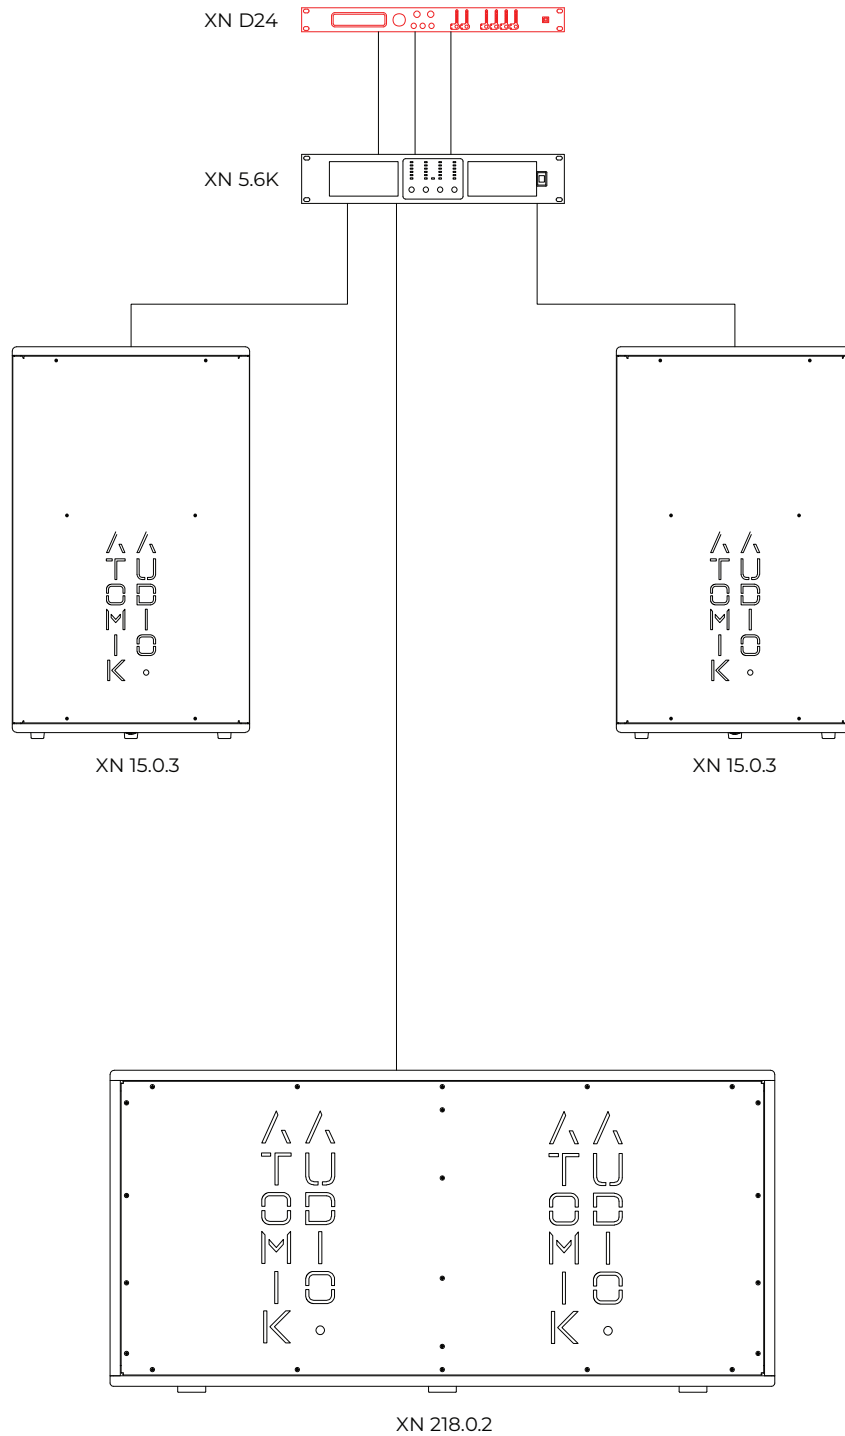

XN 15.0.3 CONFIGURATION 3